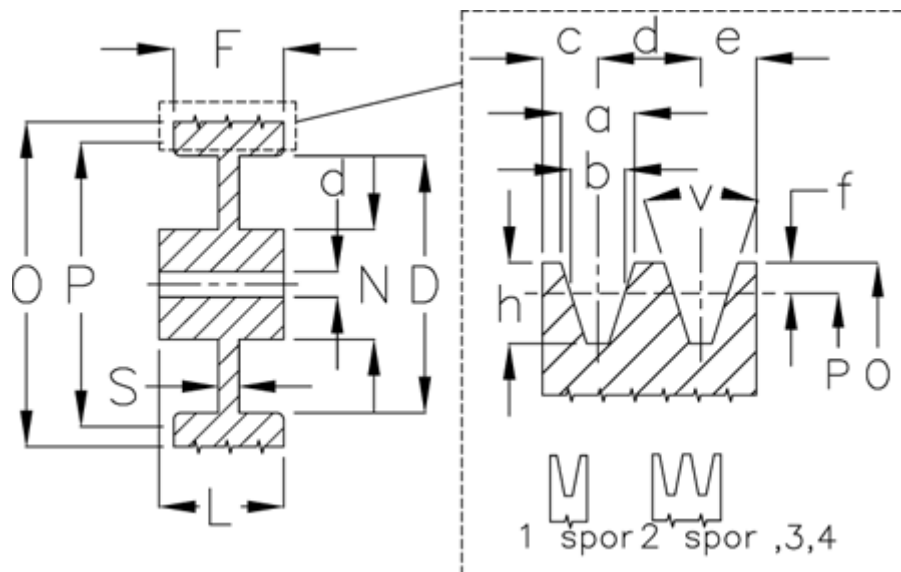

Article number: 60410222402

Description: V-belt pulley, no bore C 224/2

## Measures

D	= 168	S	= 18
d	= 20	Type	= C
F	= 59.5		
L	= 60		
N	= 88		
Number of ribs	= 2		
O	= 233.6		
P	= 224		